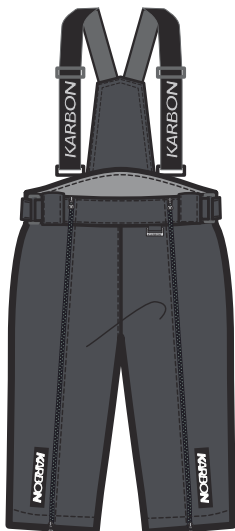

- KR434 Endeavor**
KR436 Endeavor J.
- Box length jacket
 - Underarm venting
 - Seam sealed
 - Multiple cargo pockets
 - Alouva lined collar
 - Detachable insulated-hood
 - Pass pocket
 - Duratech
 - 100wt. insulation
 - Karbonite Soft 20,000

- KR417 Element**
KR418 Element Jr.
- Full side zip
 - Cuff and waist adjusters
 - Removable suspenders
 - 40 Wt. insulation

- KA408 Gemini II / KA481 Zirconium**
- Quilted insulator jacket
 - 4 oz. Polyloft insulation
 - Microsport 40D exterior shell
 - Internal zippered hand pockets
 - Removable insulated hood
 - One touch bottom drawcord

- KE751 GS Adult / KE746 Jr. GS suit**
- Laminated Lycra with anatomical fit
 - Thumb loops, boot gripper
 - Die sublimated

- KE736 GravityShort**
KE780 Jr. Gravity Short
- Full front zip training shor
 - Prostretch Shoftshell-e embossed fabric with bonded fleece lining.
 - Athletic fit
 - High back removable suspenders
 - Karbonite 15,000